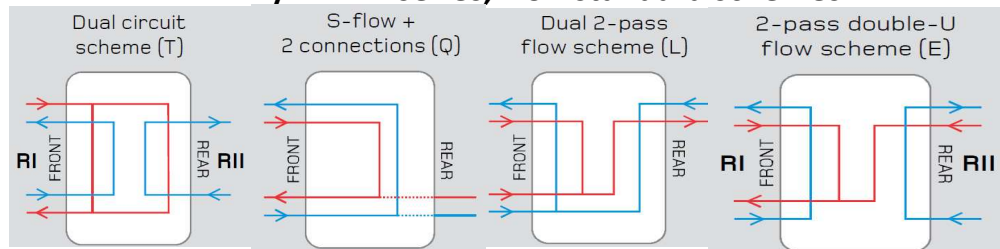

In the standard schemes includes following connectors:

for the models A,B and C - Con.Dn20U S25,6 d19,15 H22 h2

for model D - Con.Dn25U S31 d22.35 H27 h2

for the models E and F - Con.Dn32U S31 d28.75 H27 h2

for model G - Con.Dn50T S54 d46 H27 h5

Price for the non-standard connectors on request.

DM2X/DB2X - series, Non-standard schemes*

*Price for the non-standard flow schemes on request.